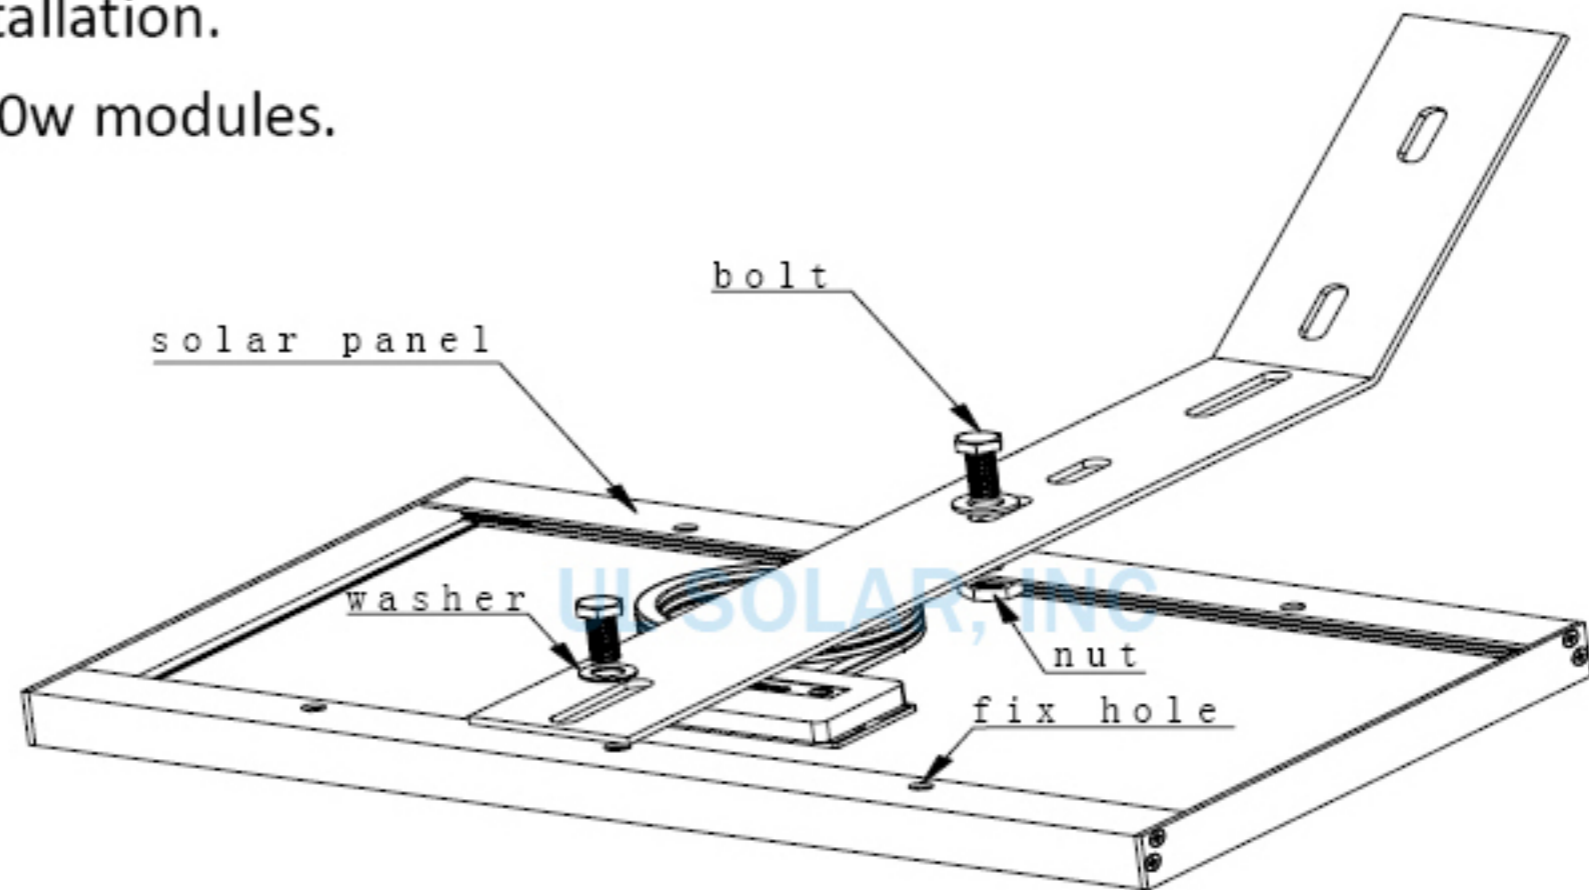

SOLAR PANEL BRACKETS

Users Manual

L-Style Mounting Bracket

Be used in the building and outdoor.
Maintenance Free & Easy Installation.
Suit Solartech Power 5W to 20w modules.
Anodized Aluminum

Z-Style Mounting Bracket

Commonly used for mounting solar modules on boats and RV's.

Maintenance Free & Easy Installation.

Set includes 4 Z Brackets